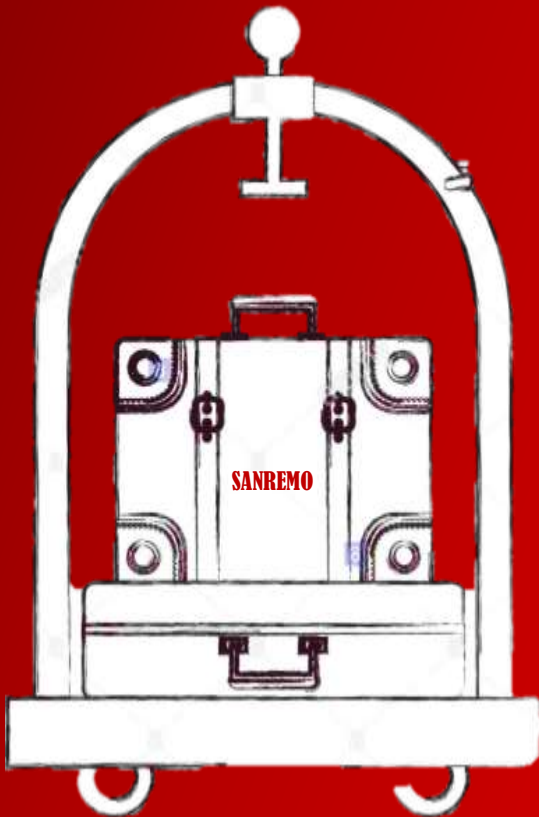

Joshua Legal Art Gallery

Theatre

RM799

Pure Leather 4 Wheels
L (50) H (44) W (22.5)
CM

RM399

Canvas 4 Wheels
L (50) H (44) W (22.5)
CM

Joshua Legal Art Gallery

60362035595 / 62061551
www.joshualegalartgallery.com

Lawyer's Trolley Case

**Aluminium Black Hard
Case
4 Wheels
L (49) H (43) W (23) cm**

**Aluminium Silver Hard
Case
L (48.50) H (36.50) W
(24) cm**

**Brown Document bag
L (45) H (40.50) W (23)
cm**

**Partial Leather
Document bag
L (50) H (38) W (27) cm**